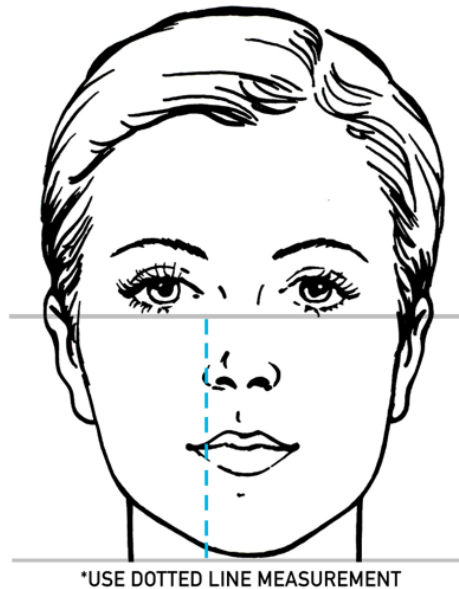

RZ Mask Sizing

To determine the correct mask size for your facial structure, we recommend taking exact measurements using the method described below.

1. Measure from the bridge of your nose to just under your chin. *See picture below. (It may be helpful to have a friend assist you)
2. Use the measurements you have taken and match to the best fit:

Extra Large: 4.5" - 5.5"

Large: 4" - 4.5"

Medium: 3.5" - 4"

Note: If your measurement falls on two sizes (i.e. 4" can be large or medium), refer to weight guide below to determine best sizing.

Filters are designed to match your chosen mask size, i.e. Extra Large mask houses an Extra Large filter.

Below is a general guide based on body weight (note that facial measurements are more accurate for ensuring correct fit).

Extra Large: 215 lbs +

Large: 125 lbs - 215 lbs

Medium: Up to 125 lb